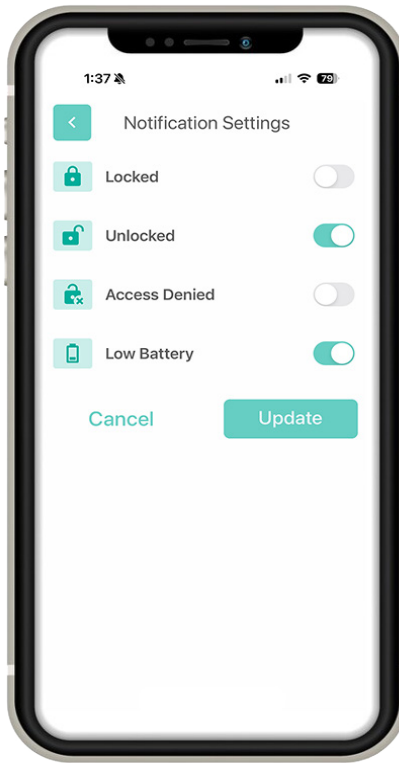

INTUITIVE & SECURE MOBILE APP

LOCK STATUS

Manage your lock over BLE or remotely over Wi-Fi

HISTORY

View Event History

EDIT CREDENTIALS

Set User Access

SCHEDULES

Create Access & Lock Schedules

NOTIFICATIONS

Receive Alerts

SETTINGS

Control Lock Settings

Connect with all your Smart Locks

KoreLock's cutting-edge mobile app is designed for seamless compatibility with Android and iOS devices. With Bluetooth® and Wi-Fi capabilities, it offers secure and convenient keyless and remote access.